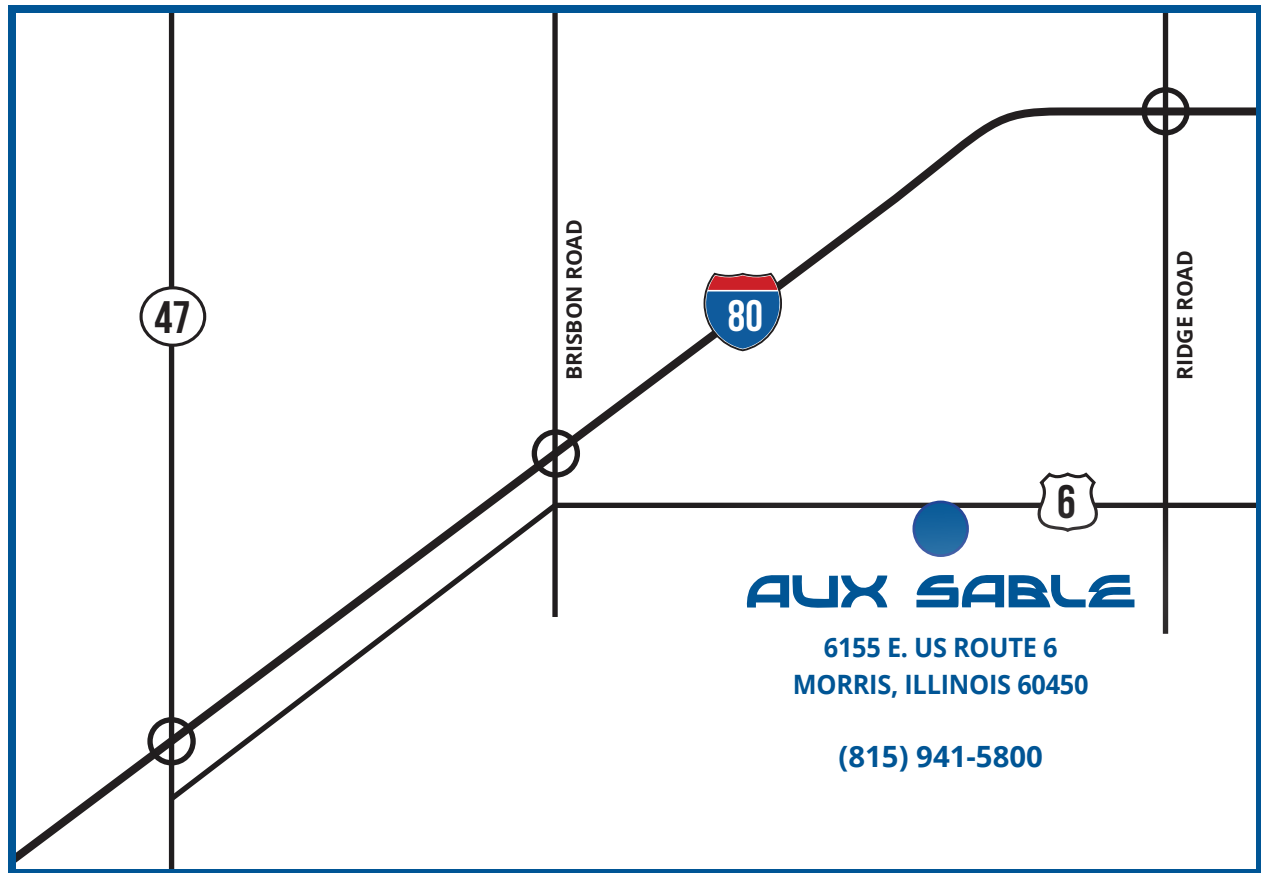

DRIVING DIRECTIONS

Aux Sable Liquid Products

FROM MIDWAY AIRPORT

Take I-55 SOUTH towards St. Louis; Merge onto I-80 WEST via EXIT 250B toward Des Moines.
Take EXIT 122 toward Minooka; Turn LEFT (south) onto Ridge Road; continue for 3 miles; Turn RIGHT (west) onto Route 6; continue for 2 miles. The AUX SABLE entrance will be on the left (south) side of the road, immediately AFTER the Minooka Fire Department and Aux Sable Township Building.

FROM O'HARE AIRPORT

Take I-190 EAST towards Chicago; Take exit 1D to merge onto I-294 SOUTH towards Indiana.
Continue with directions above (Take I-55 SOUTH towards St. Louis...)

FROM SOUTH

Take I-80 EAST towards Joliet; Take EXIT 116 / Brisbon Road; Turn RIGHT (south) onto Brisbon Road.
In 1/4 mile, turn LEFT (north) onto Route 6; Continue on Route 6 for 3 miles: The AUX SABLE entrance will be on the right (south) side of the road, immediately BEFORE the Minooka Fire Department and Aux Sable Township Building.